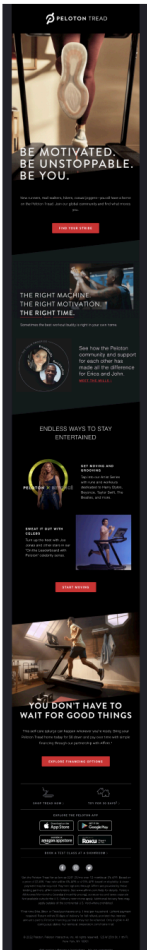

TREAD / CASUAL SUMMARY

EM1: Intro
Stensul Preview

EM2: Software Deep Dive
Stensul Preview

EM3: Classes Dive
Stensul Preview

EM4: Hardware Deep Dive
Stensul Preview

EM5: Research Deep Dive
Stensul Preview

EM6: All Access Membership
Stensul Preview

EM7: Ways to Try Deep Dive
Stensul Preview