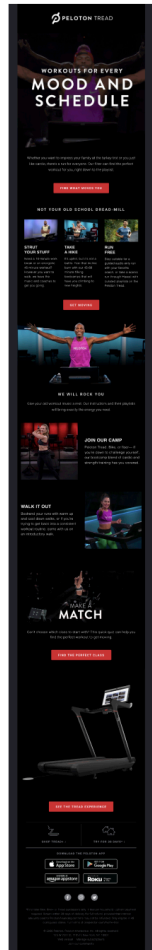

TREAD / CASUAL SUMMARY

EM1: Intro
Stensul Preview

EM2: Software Deep Dive
Stensul Preview

EM3: Classes Dive
Stensul Preview

EM4: Hardware Deep Dive
Stensul Preview

EM5: Research Deep Dive
Stensul Preview

EM6: All Access Membership
Stensul Preview

EM7: Ways to Try Deep Dive
Stensul Preview